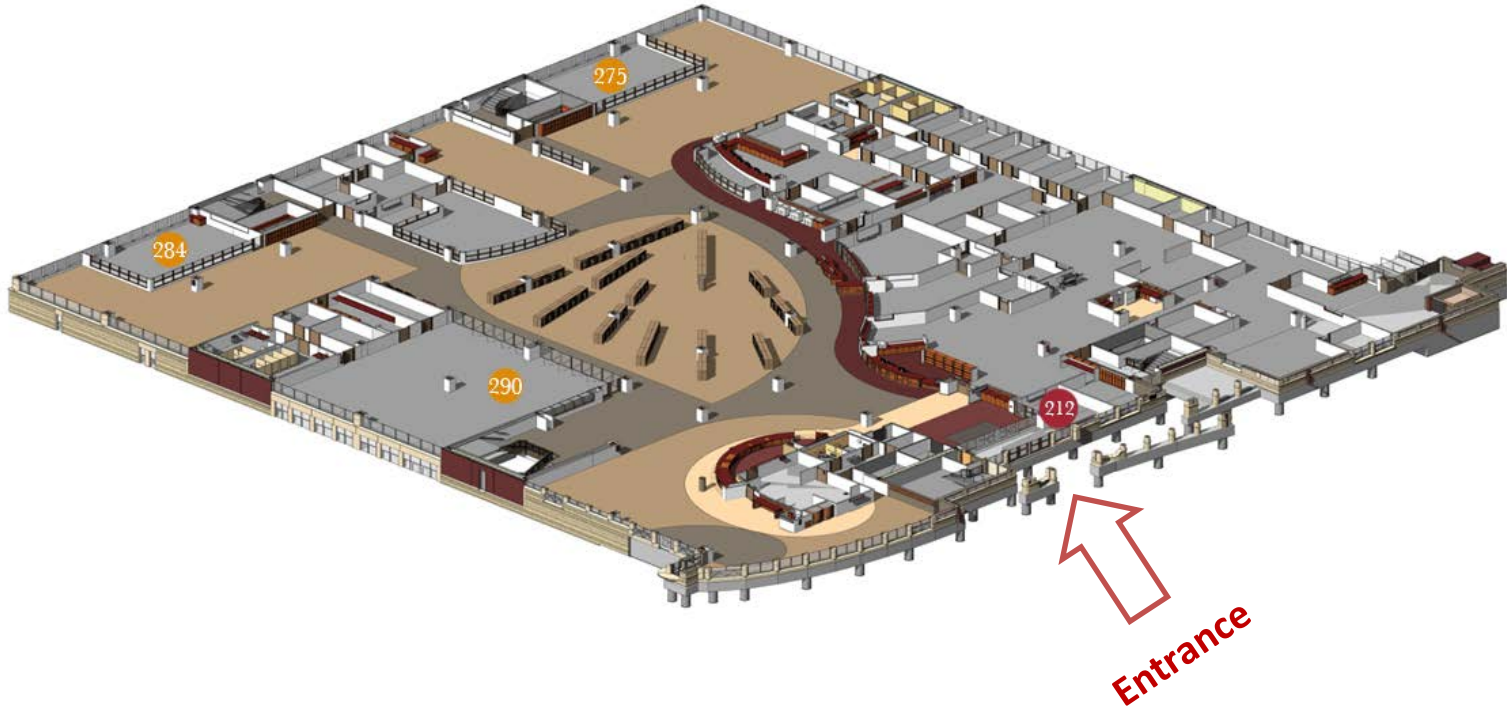

AAC ROOM RESERVATION MAP

MAIN LEVEL

Study Rooms on the Main Level:

212 Nicki's Large Group Study Room, Seats 8

Other (Non-Group Study) Rooms on the Main Level:

275 Herold Room, computer lab for instruction

284 Chan Classroom

290 Special Events Room

UPPER LEVEL

Study Rooms on the Upper Level:

- 310 **Shafroth** Small Group Study Room, Seats 6
- 311 Small Group Study Room, Seats 6
- 314 Small Group Study Room, Seats 6
- 315 Small Group Study Room, Seats 5
- 316 Small Group Study Room, Seats 5
- 318 Small Group Study Room, Seats 6 to 8
- 319 Small Group Study Room, Seats 6 to 8
- 329 Small Group Study Room, Seats 2
- 330 Small Group Study Room, Seats 6
- 331 Small Group Study Room, Seats 4
- 332 Small Group Study Room, Seats 4
- 333 Small Group Study Room, Seats 4
- 334 Small Group Study Room, Seats 6
- 336 Small Group Study Room, Seats 4
- 352 Large Group Study Room, Seats 8
- 354 Large Group Study Room, Seats 8
- 389 **Cherne** Large Group Study Room, Seats 8
- 390 **Bradbury** Small Group Study Room, Seats 8
- 391 **Washington DC** Small Group Study Room, Seats 6
- 392 **Twin Cities** Small Group Study Room, Seats 6
- 393 **Northern California** Small Group Study Room, Seats 6
- 394 **Newman** Small Group Study Room, Seats 6
- 395 **Boston** Small Group Study Room, Seats 6
- 396 **New York** Small Group Study Room, Seats 6

Other (Non-Group Study) Rooms on the Upper Level:

- 313 **Gottesfeld** Room
- 325 **Wohlauer** Teleconferencing Room
- 340 **Loft**

LOWER LEVEL

Study Rooms on the Lower Level:

- 166 Family Group Study Room**, Seats 8
- 168 Small Group Study Room**, Seats 6
- 182 Large Group Study Room**, Seats 12
- 184 Large Group Study Room**, Seats 12
- 189 Small Group Study Room**, Seats 6
- 190 Myrhen Family Study Room**, Seats 6
- 191 Small Group Study Room**, Seats 6

Other (Non-Group Study) Rooms on the Lower Level:

- 102 Schayer Seminar Room**